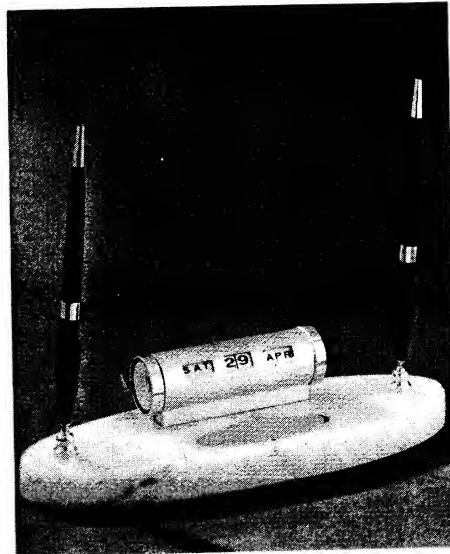

WHITE, BLACK & GREEN ONYX

35BL PEN BASE HIGH INTENSITY LAMP WITH BULB

257MC TWO PEN BASE CLOCK

510SC TWO PEN BASE SATIN ROLL CALENDAR

HANDSOMELY STYLED VERSATILE PEN DESK SETS FOR THE EXECUTIVE

413LC TWO PEN BASE ROLL CALENDAR LETTER RACK